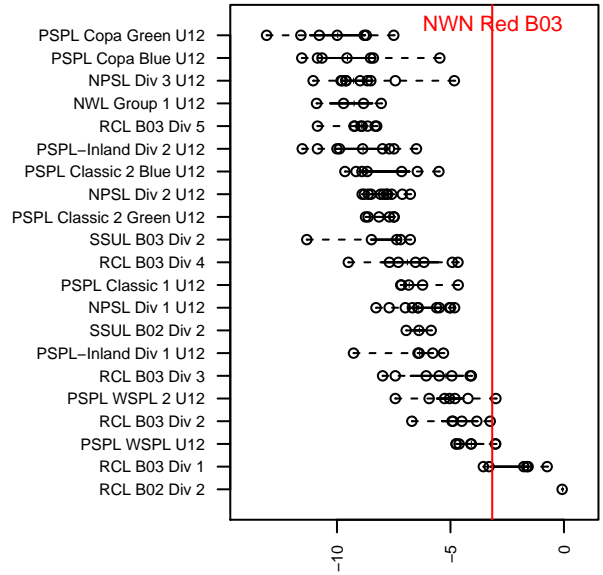

NWN Red B03

NW Nationals
 Mountlake Terrace, WA
 B03 total strength=933
 attack=1.7 defense=1.48
 fall league = RCL B03 Div 1, RCL B03 7V2
 spr league = Win RCL B03 Div 1

alt names used:
 NORTHWEST NATIONALSNWN B03 RED
 NWN B03 A Red
 NW Nationals B03 Red
 NWN B03 A Red
 NWN B03 A Red
 NWN B03 A Red

Venues played:
 2015 Snohomish United Invt Gold
 2015 Labor Day Cup BU12 Gold
 2015 RCL B03 Div 1
 2015 RCL B03 7V2
 2015 Win RCL B03 Div 1
 2015 WYS Championship B03

NWN Red B03
 Dots are actual minus expected GF (blue circles) and GA (red triangles).
 Blue line is smoothed change in attack strength. Red is smoothed change in defense strength.

**attack and defense variance (black dot)
relative to other teams
and top 10 in region**

**attack and defense rating
relative to others at age
and all opponents in last 13 months**

Performance relative to 13 month average