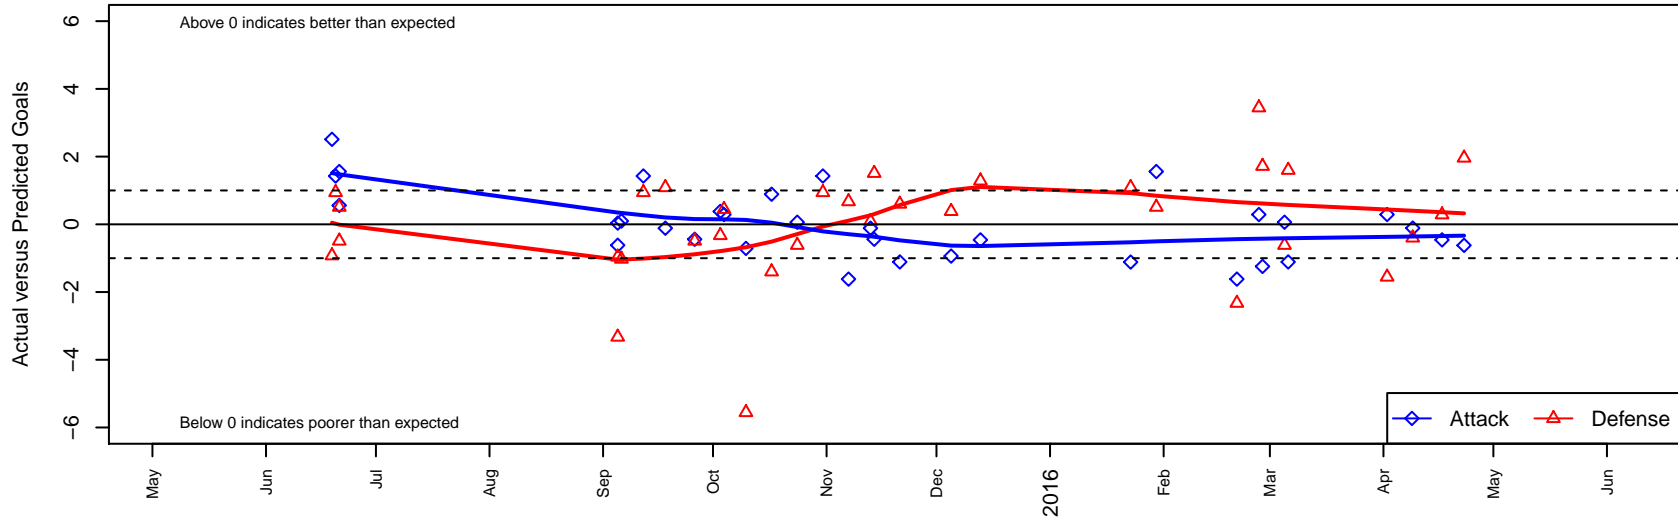

NWN Red B03

NW Nationals
 Mountlake Terrace, WA
 B03 total strength=933
 attack=1.7 defense=1.48
 fall league = RCL B03 Div 1, RCL B03 7V2
 spr league = Win RCL B03 Div 1

alt names used:
 NORTHWEST NATIONALSNWN B03 RED
 NWN B03 A Red
 NW Nationals B03 Red
 NWN B03 A Red
 NWN B03 A Red
 NWN B03 A Red

Venues played:
 2015 Snohomish United Invt Gold
 2015 Labor Day Cup BU12 Gold
 2015 RCL B03 Div 1
 2015 RCL B03 7V2
 2015 Win RCL B03 Div 1
 2015 WYS Championship B03

NWN Red B03
 Dots are actual minus expected GF (blue circles) and GA (red triangles).
 Blue line is smoothed change in attack strength. Red is smoothed change in defense strength.

**attack and defense variance (black dot)
relative to other teams
and top 10 in region**

**attack and defense rating
relative to others at age
and all opponents in last 13 months**

Performance relative to 13 month average